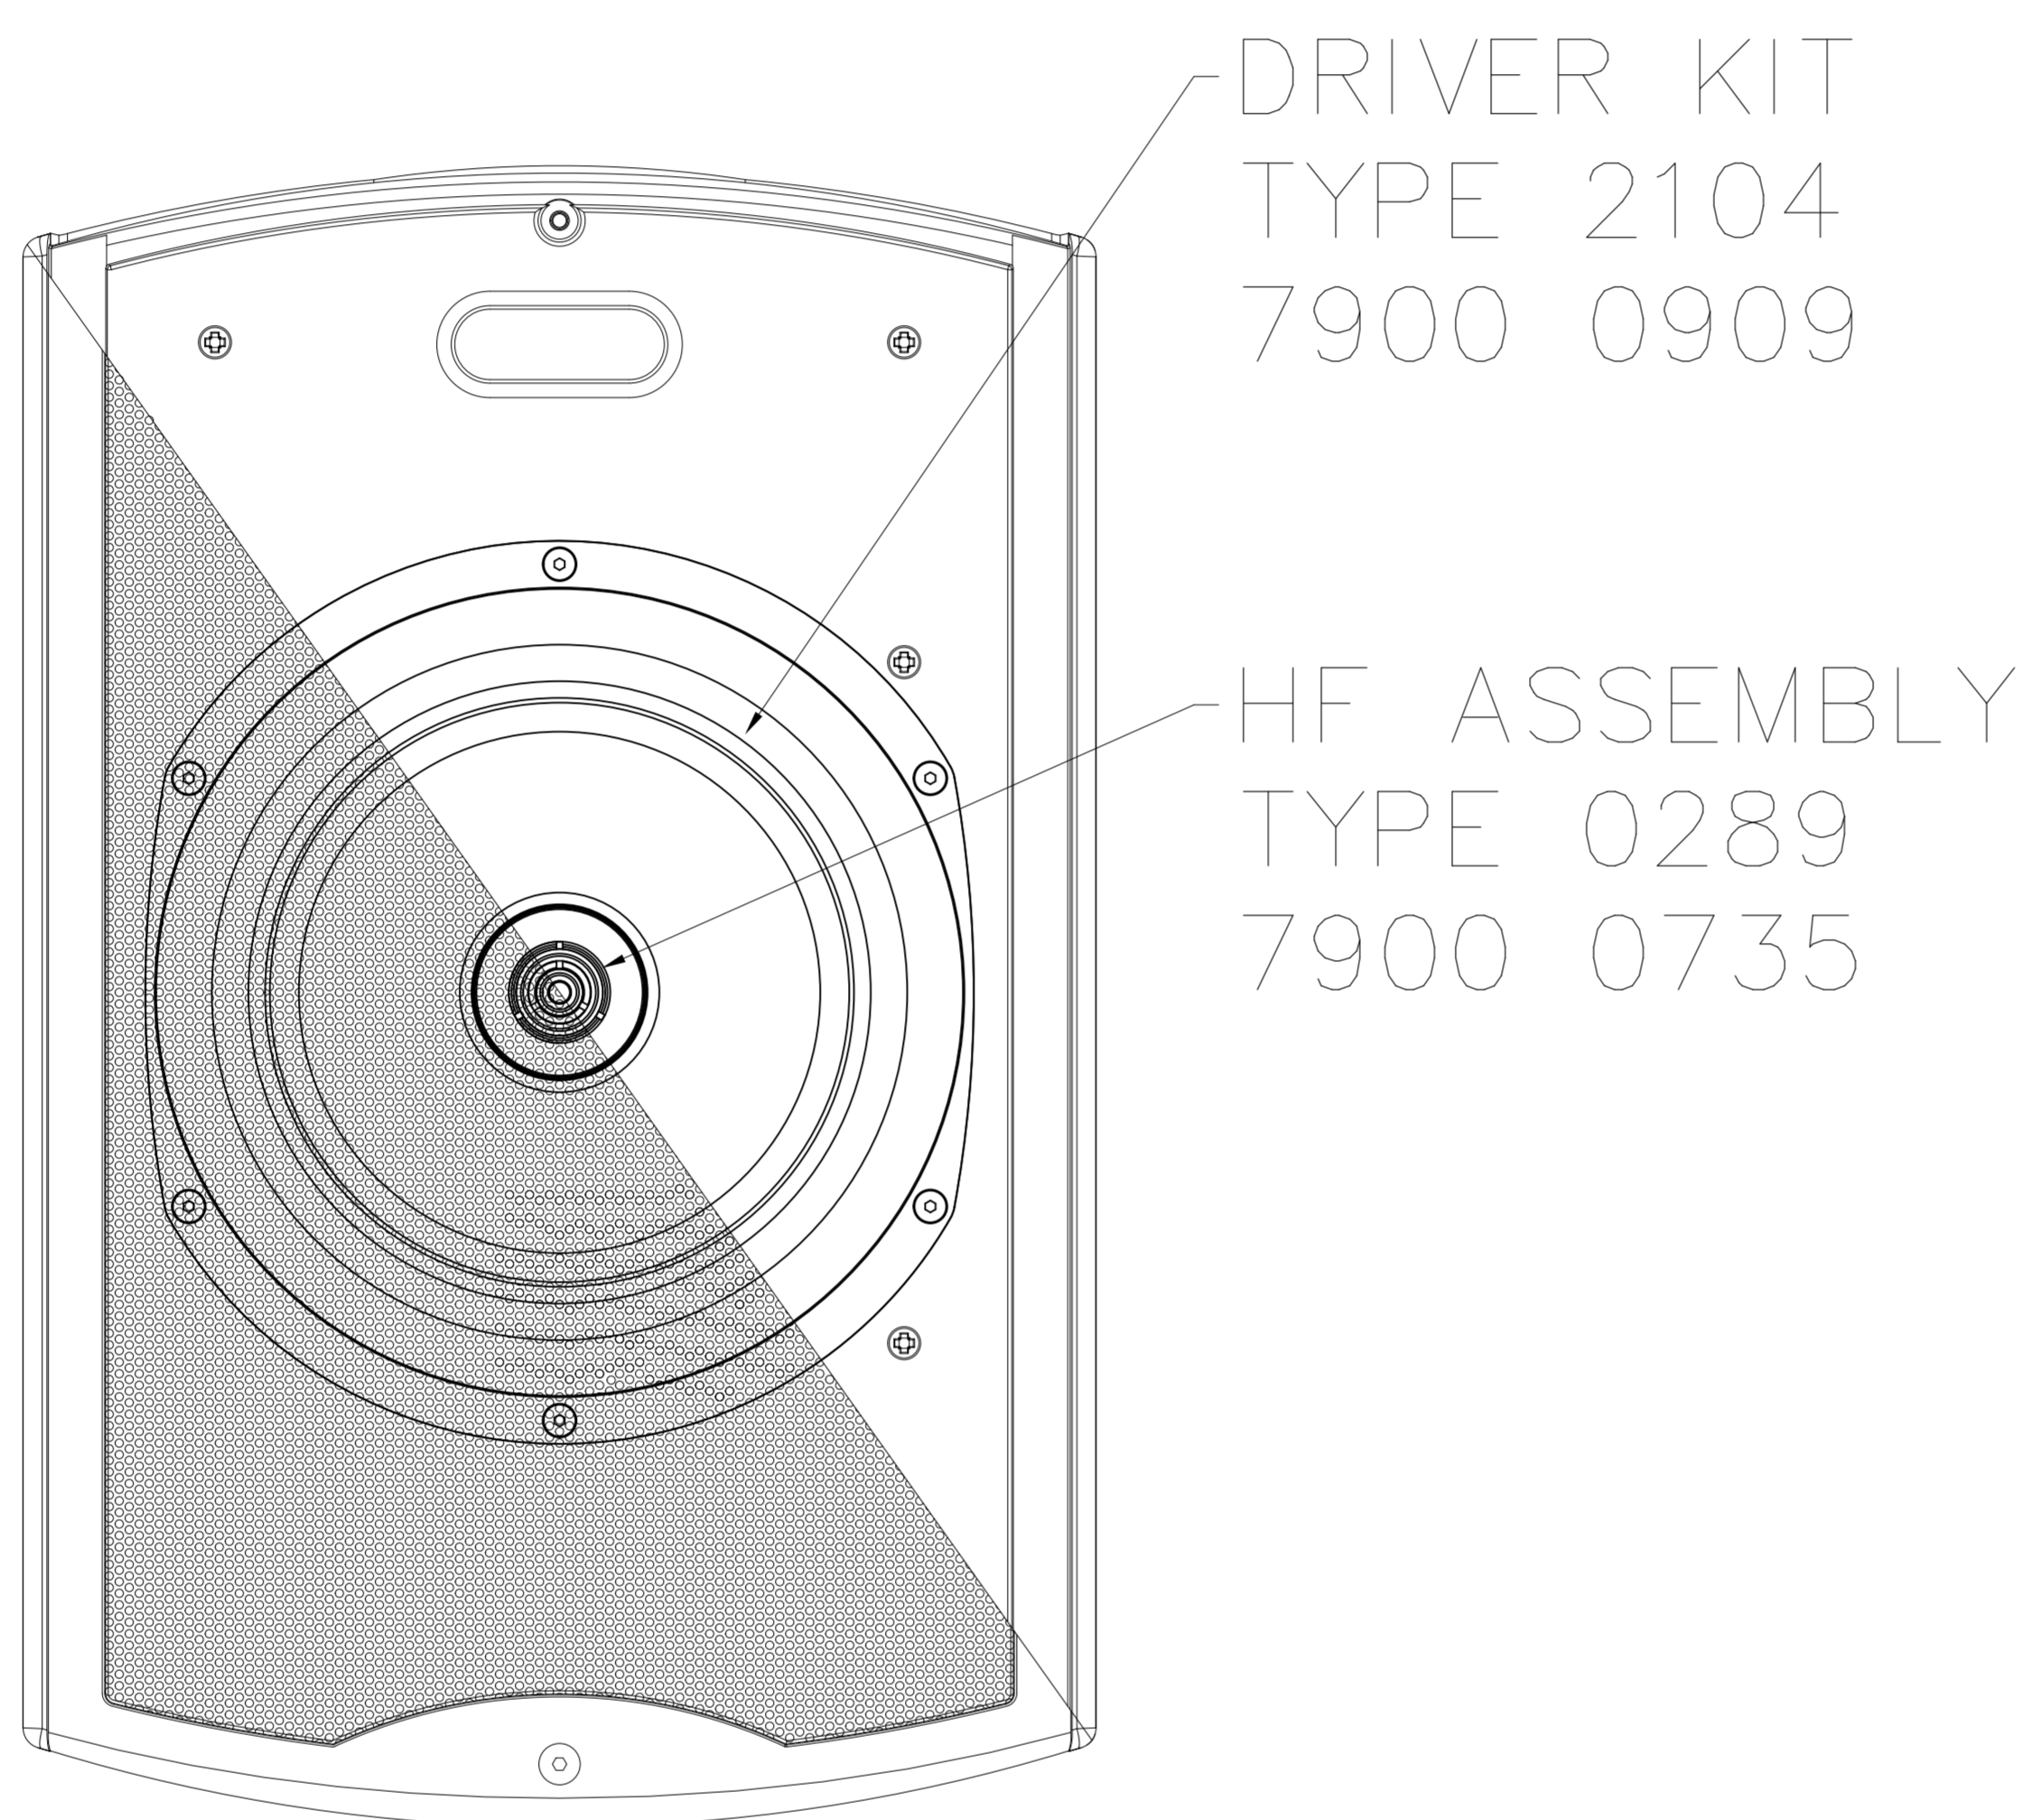

TANNOY 

Di8 DC & Di8 DCt

DRIVER KIT
TYPE 2104
7900 0909

HF ASSEMBLY
TYPE 0289
7900 0735

GRILLE/TRIM – STEEL (STD) BLACK – 7900 1213

GRILLE/TRIM – STEEL (STD) WHITE – 7900 1214

GRILLE/TRIM – STAINLESS STEEL BLACK – 7900
1219

GRILLE/TRIM – STAINLESS STEEL WHITE – 7900 1220

CROSSOVER TYPE 1543 – 7300 1094

LIGHT BULB 21W/12V – 3615 0046

ISSUE 3 – 19.01.10

ISSUE 1 – 28.09.06

ISSUE 2 – 15.12.06

7900 NUMBERS APPLIED TO GRILLES

ISSUE 3 – 19.01.10